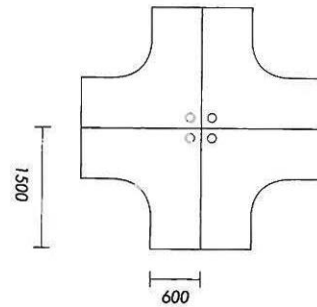

Model	Description
SNF 12070	Full Fabric Panel Only
SNG 12070	Half Glass Panel Only

SNF & SNG 120120
Partition Workstation
Without Table
1200W x 1200H mm
4' x 4'

Model	Description
SNF 120120	Full Fabric Panel only
SNFT 120120	Full Fabric Panel with Wire Panel Trunking
SNG 120120	Half Glass Panel only
SNGT 120120	Half Glass Panel with Wire Panel trunking