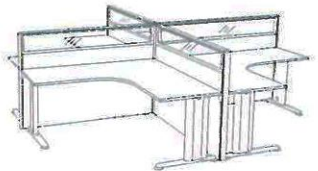

**SET C4**

<b>SET C4</b>
Partition Table
CW 4 Tables
1500W x 600D mm

Model	Description
CT 4A	Full Fabric + Full Fabric with Trunking
CT 4B	Full Fabric + Half Glass with Trunking
CT 4C	Half Glass + Half Glass with Trunking
C 4A	Full Fabric + Full Fabric without Trunking
C 4B	Full Fabric + Half Glass without Trunking
C 4C	Half Glass + Half Glass without Trunking

**SET R2**

<b>SET R2</b>
Partition Table
CW 2 Tables
1500W x 700D mm

Model	Description
RT 2A	Full Fabric + Full Fabric with Trunking
RT 2B	Full Fabric + Half Glass with Trunking
RT 2C	Half Glass + Half Glass with Trunking
R 2A	Full Fabric + Full Fabric without Trunking
R 2B	Full Fabric + Half Glass without Trunking
R 2C	Half Glass + Half Glass without Trunking

**CT4A** Full Fabric Panel c/w Trunking      **CT4B** Fabric & Half Glass Panel c/w Trunking      **CT4C** Full Half Glass Panel c/w Trunking

**C4A** Full Fabric Panel      **C4B** Fabric & Half Glass Panel      **C4C** Full Half Glass Panel