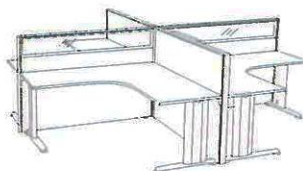

**SET C4**

<b>SET C4</b>
Partition Table
CW 4 Tables
1500W x 600D mm

Model	Description
CT 4A	Full Fabric + Full Fabric with Trunking
CT 4B	Full Fabric + Half Glass with Trunking
CT 4C	Half Glass + Half Glass with Trunking
C 4A	Full Fabric + Full Fabric without Trunking
C 4B	Full Fabric + Half Glass without Trunking
C 4C	Half Glass + Half Glass without Trunking

**SET R2**

<b>SET R2</b>
Partition Table
CW 2 Tables
1500W x 700D mm

Model	Description
RT 2A	Full Fabric + Full Fabric with Trunking
RT 2B	Full Fabric + Half Glass with Trunking
RT 2C	Half Glass + Half Glass with Trunking
R 2A	Full Fabric + Full Fabric without Trunking
R 2B	Full Fabric + Half Glass without Trunking
R 2C	Half Glass + Half Glass without Trunking

**CT4A** Full Fabric Panel c/w Trunking      **CT4B** Fabric & Half Glass Panel c/w Trunking      **CT4C** Full Half Glass Panel c/w Trunking

**C4A** Full Fabric Panel      **C4B** Fabric & Half Glass Panel      **C4C** Full Half Glass Panel