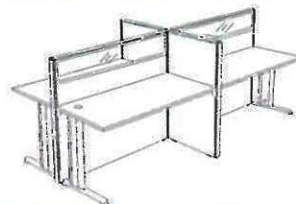

**SET R6**

<b>SET R6</b>
Partition Table
CW 6 Tables
1500W x 700D mm

Model	Description
RT 6A	Full Fabric + Full Fabric with Trunking
RT 6B	Full Fabric + Half Glass with Trunking
RT 6C	Half Glass + Half Glass with Trunking
R 6A	Full Fabric + Full Fabric without Trunking
R 6B	Full Fabric + Half Glass without Trunking
R 6C	Half Glass + Half Glass without Trunking

**RT4A** Full Fabric Panel  
c/w Trunking

**RT4B** Fabric & Half Glass Panel  
c/w Trunking

**RT4C** Full Half Glass Panel  
c/w Trunking

**R4A** Full Fabric Panel

**R4B** Fabric & Half Glass Panel

**R4C** Full Half Glass Panel