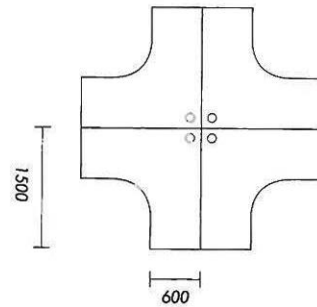

SAIDINA EXCEL SERVICES SDN BHD
No. 8 Jalan Mahagoni 7/2A, Seksyen 4 Bandar Utama Batang Kali, 44300 Batang Kali, Selangor, Malaysia.
Website : www.perabot.saidina.com.my Email : perabot@saidina.com.my
Tel : +603 6057 1884 Fax : +603 6057 0305

Model	Description
SNF 12050	Full Fabric Panel Only
SNG 12050	Half Glass Panel Only

SNF & SNG 120150
Partition Workstation
Without Table
1500W x 1200H mm
4' x 5'

Model	Description
SNF 120180	Full Fabric Panel only
SNFT 120180	Full Fabric Panel with Wire Panel Trunking
SNG 120180	Half Glass Panel only
SNGT 120180	Half Glass Panel with Wire Panel trunking

SNF & SNG 120180
Partition Workstation
Without Table
1800W x 1200H mm
4' x 6'