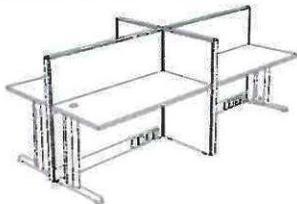

SET R4

SET R4
Partition Table
CW 4 Tables
1500W x 700D mm

Model	Description
RT 4A	Full Fabric + Full Fabric with Trunking
RT 4B	Full Fabric + Half Glass with Trunking
RT 4C	Half Glass + Half Glass with Trunking
R 4A	Full Fabric + Full Fabric without Trunking
R 4B	Full Fabric + Half Glass without Trunking
R 4C	Half Glass + Half Glass without Trunking

SET R6

SET R6
Partition Table
CW 6 Tables
1500W x 700D mm

Model	Description
RT 6A	Full Fabric + Full Fabric with Trunking
RT 6B	Full Fabric + Half Glass with Trunking
RT 6C	Half Glass + Half Glass with Trunking
R 6A	Full Fabric + Full Fabric without Trunking
R 6B	Full Fabric + Half Glass without Trunking
R 6C	Half Glass + Half Glass without Trunking

RT4A Full Fabric Panel
c/w Trunking

RT4B Fabric & Half Glass Panel
c/w Trunking

RT4C Full Half Glass Panel
c/w Trunking

R4A Full Fabric Panel

R4B Fabric & Half Glass Panel

R4C Full Half Glass Panel